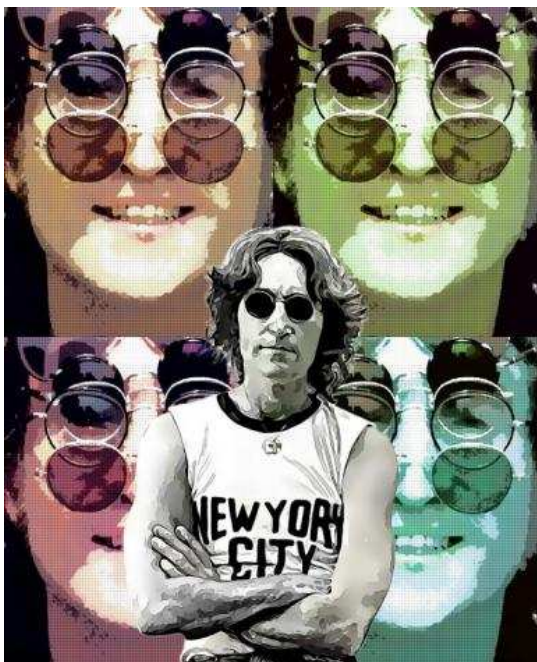

John Lennon, Fine Art Giclee - Artist Raffaele De Leo - Limited Edition nr. 715 - Opera

Luogo **Abruzzo, L'Aquila**
<https://www.annunci.it/x-307725-z>

Artist Raffaele De Leo - John Lennon 7/15 limited edition 2020
Dimensions 50x65cm. including passepartout
The progression number of the work, may vary at the time of purchase.

Print on Premium matte realistic Paper 230 G.
Fine Art Giclèe - Signed and Numbered Print, + certificate of authenticity
works made digitally
It is present in many private collections in ITALY and in EUROPE.

He plays a lot using light and colors, a lot of originality and modernism, also recalling historical and theater characters, giving an always different final touch to each of his creations, In his works he combines reality with fantasy, he uses bold colors and glimpses of realistic places, also combining comic characters, he loves to capture the scene giving each object and character a thousand shades

John Lennon, Fine Art Giclee -
Artist Raffaele De Leo -
Limited Edition nr. 715 - Opera
Dipinto
<https://www.annunci.it/x-307725-z>